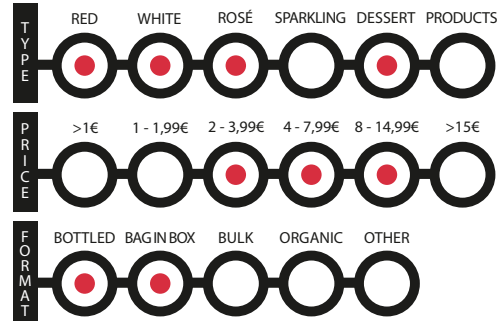

Available Products

Main International Markets: China, Japan, USA, Mexico, Poland, UK.

• **Prod capacity :** 500.000 bottles

Pago los Cerrillos – Bodegas Montalvo Wilmot is a boutique family owned winery, that dates back to the XIXth century and as a result, is a perfect blend of tradition and modern technology. With an on purpose reduced capacity of 500.000 bottles we focus on the production only of high quality wines. Thanks to that we were declared VINO DE PAGO in 2019, a small group of only 20 wineries with their own DOP as a guarantee of quality and origin. Our production is based on an 80 Has vineyard that is part of our 400 Has property, where we grow the varieties Tempranillo, cabernet Sauvignon, Syrah and Petit Verdot. Long macerations, no pressing of the grapes, several delestages and battonages during the whole process guarantee high quality wines, very aromatic, fully bodied and with a very special and distinctive character. All our red wines are rated above 89/90 points by different awards, magazines and are present in the best markets in the world.

What is special in our winery? VINO DE PAGO WINERY. Only 20 existing in Spain nowadays meaning the highest level of origin and quality certification by the EU and being located in the top of the pyramid of the DO's qualification system.